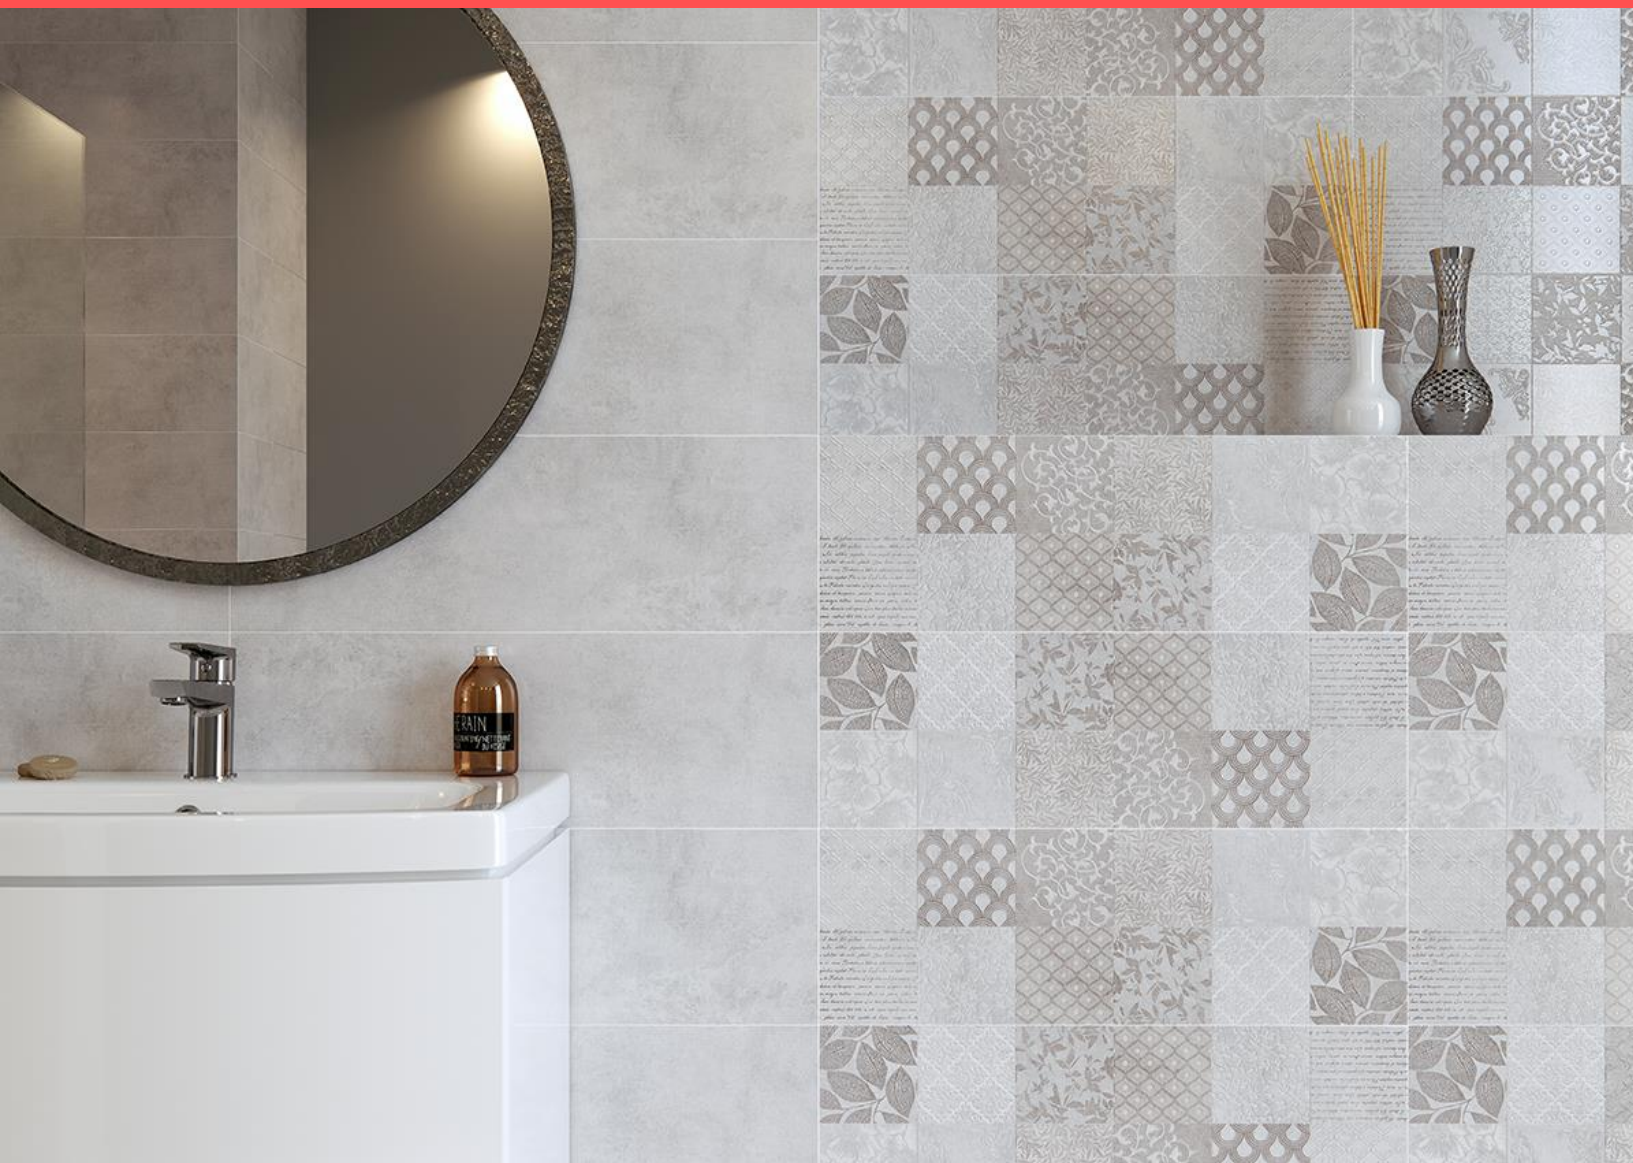

20x60 cm

**Cersanit**

Concrete Style

Grey

42X42

**SNOWDROPS**

**Cersanit**

Snowdrops